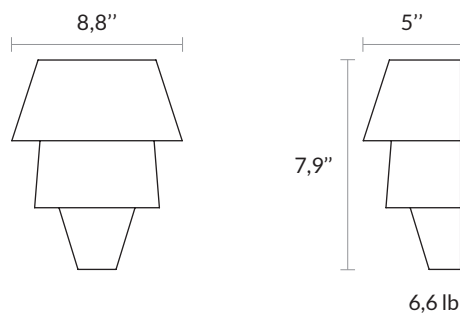

galerie.
Alain Ellouz

PLIA[®]
.édition

PLI A[®] (US)

.édition

WALL LIGHT

PLI A[®]
DESIGN BY ATELIER ALAIN ELLOUZ
MADE IN FRANCE

MATERIALS	Alabaster
SOCKET	E12 Recommended bulb : LED bulb flam E12 2,5W 2700K 170 lm - Dimmable
REFERENCE	ED-0063 UL certified (also available in European version)
WARRANTY	2 years warranty